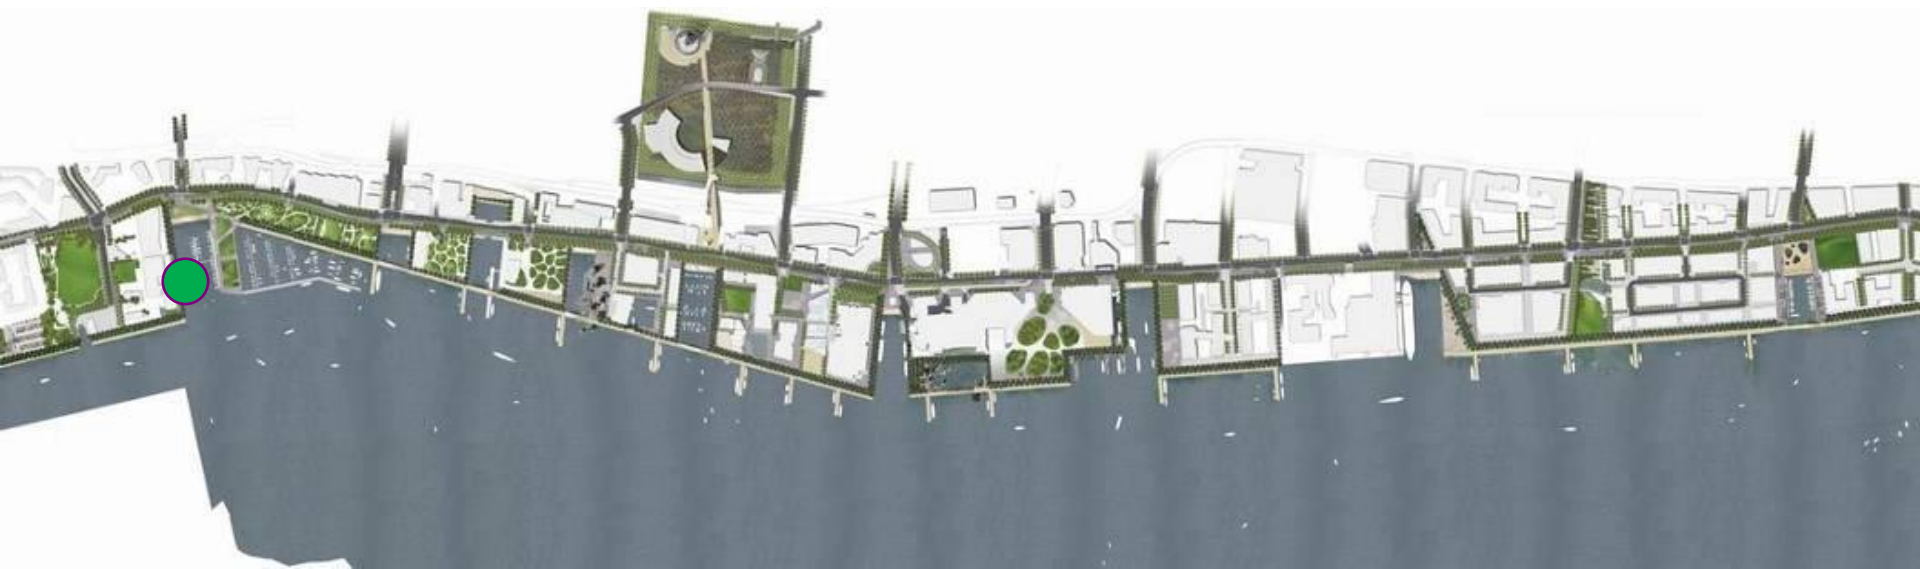

CENTRAL WATERFRONT COMMUNITY UPDATE

MEETING #2

PORTLAND SLIP WATER'S EDGE PROMENADE

Adam Nicklin, West 8+DTAH

WATERFRONTToronto

**Canada
Malting
Silos 1928**

**Victory
Soya Mills
Silos 1943**

Portland Slip

York Slip

Parliament Slip

**York Quay /
Harbourfront Centre**

**East Bayfront
Phase 1**

**Portland
Water's
Edge**

**East
Bayfront
Phase 2**

CANADA MALTING CO. LIMITED