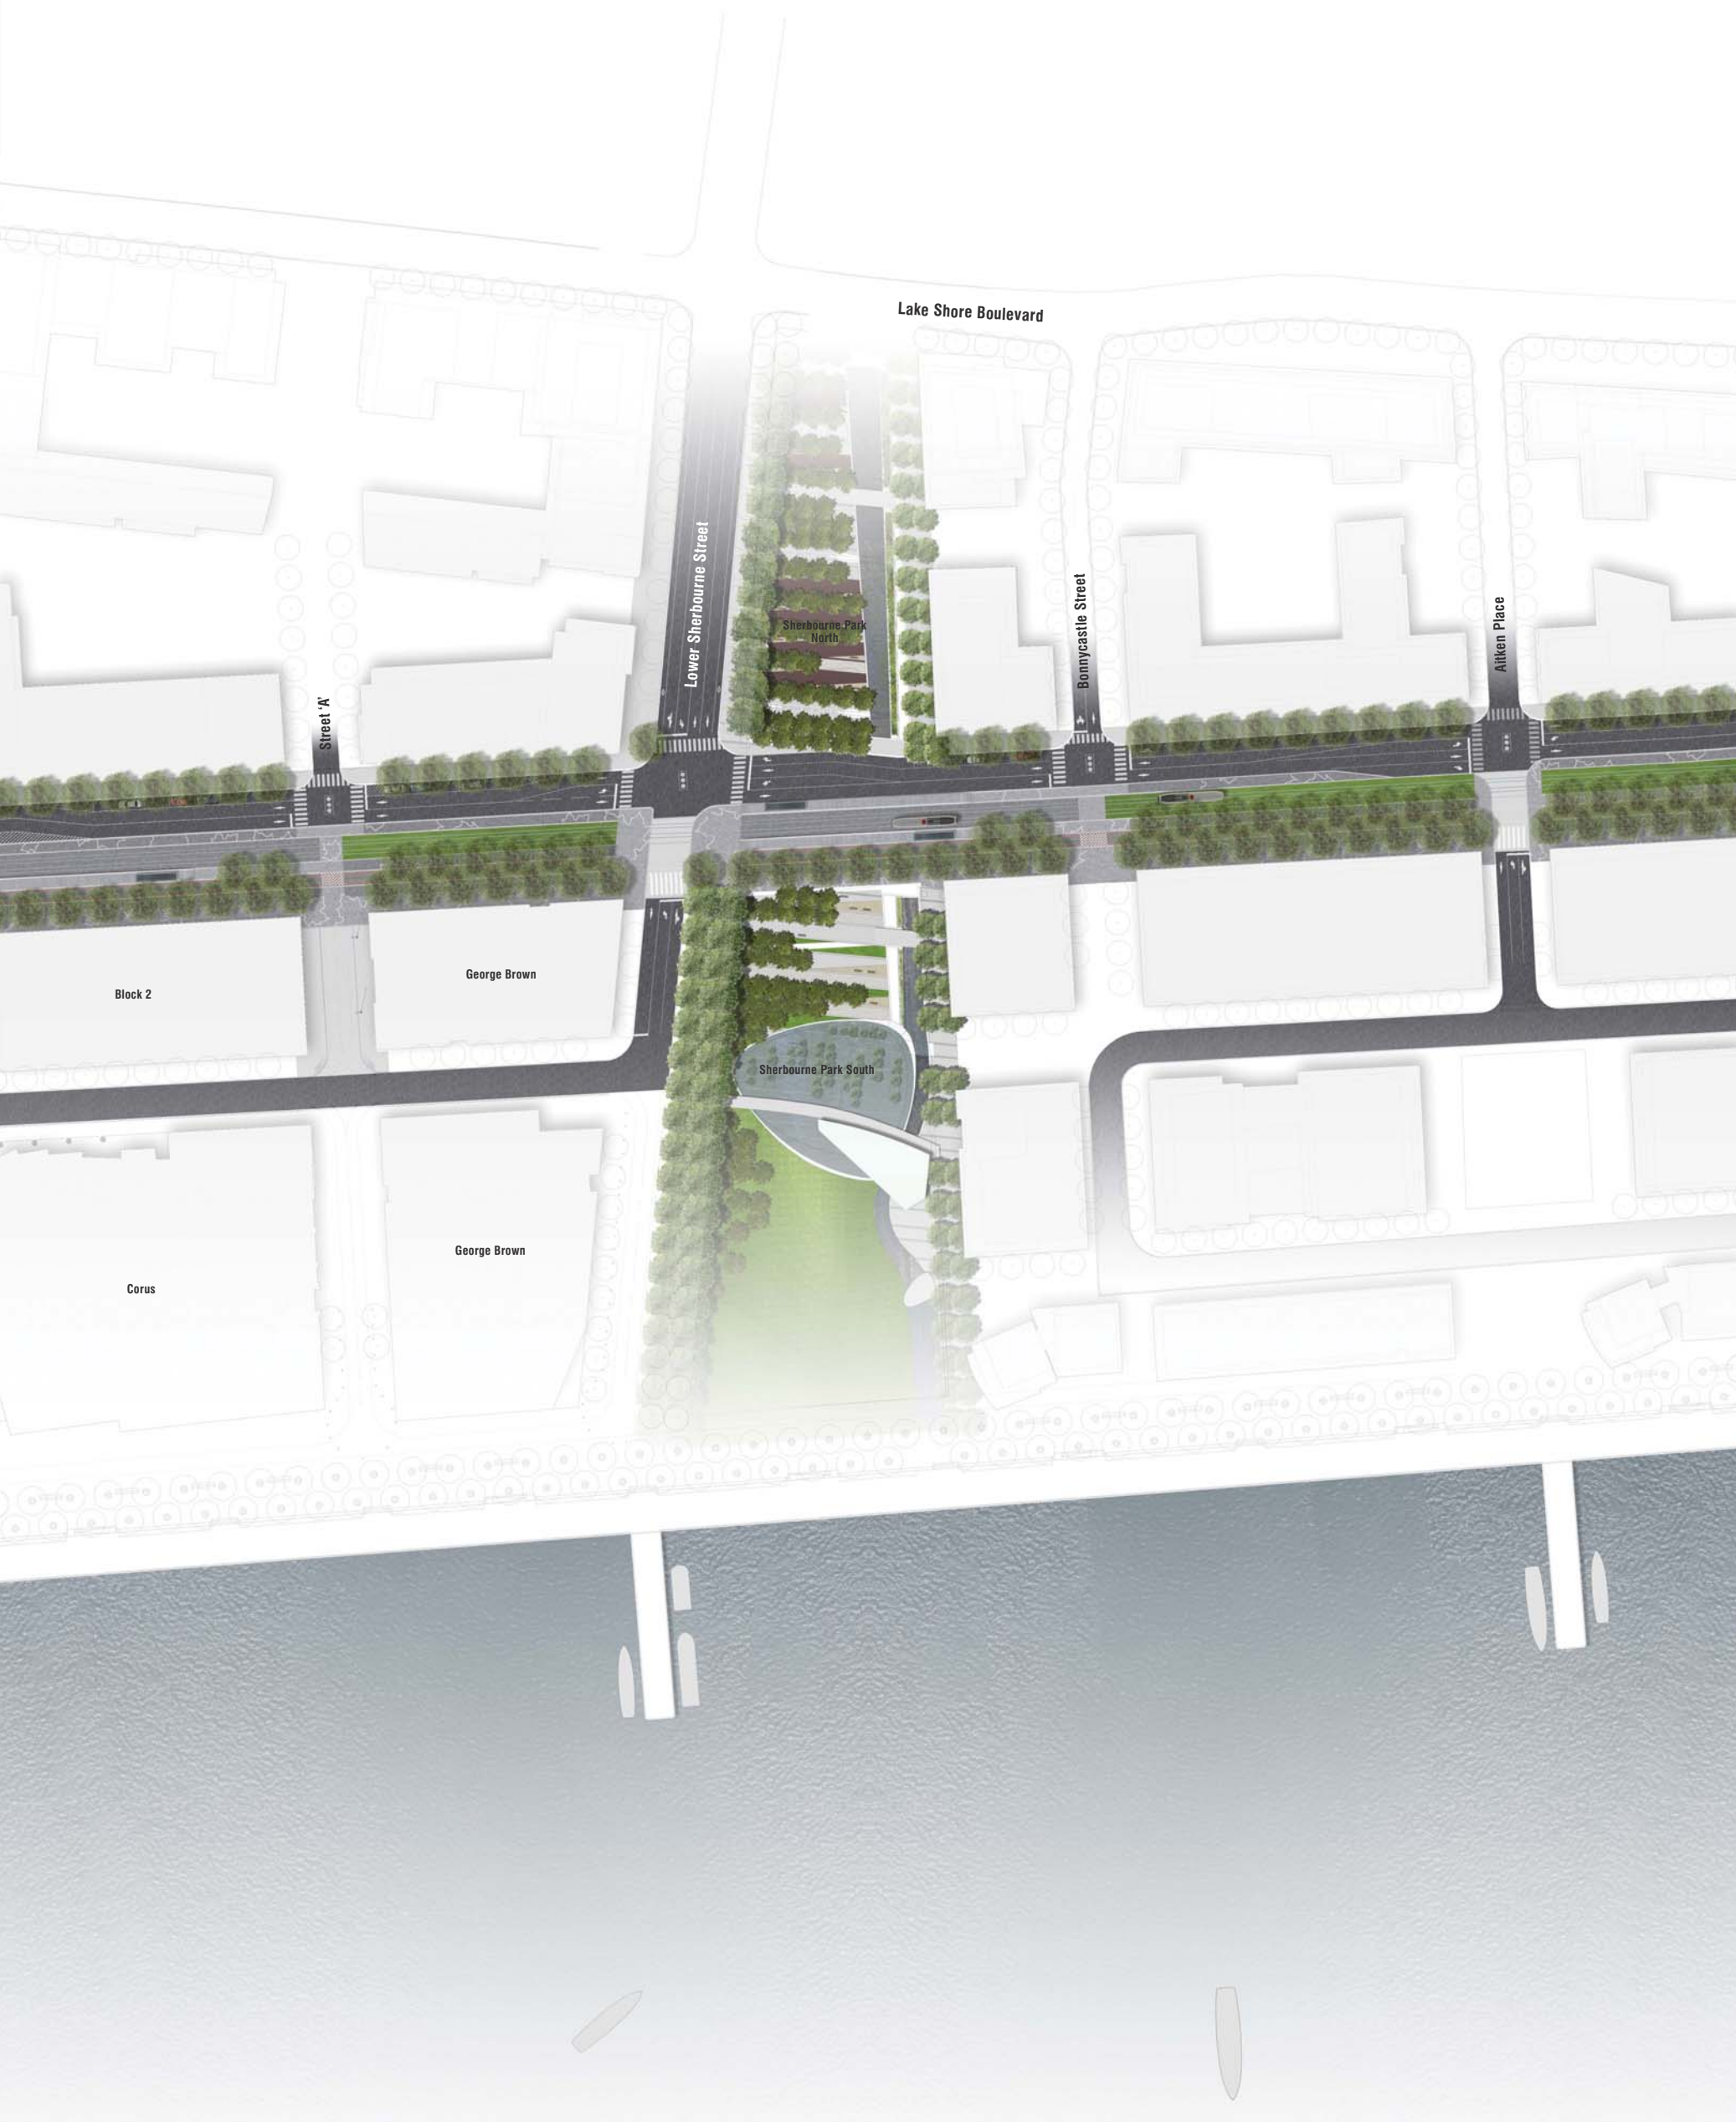

Westin Harbour Castle

Ferry Terminal

Yonge Slip

Future Foot of Yonge
Open Space

Pier 27
(Future Development)

LCBO

Cooper Street

Lakeshore Boulevard

Loblaws

Lower Jarvis Street

Richardson Street

Redpath

Redpath

Block 1

Jarvis Slip

Sugar Beach

'BIRD'S-EYE VIEW' QUEENS QUAY (With Trees & Open Spaces)

Scale 1:500

WATERFRONTToronto