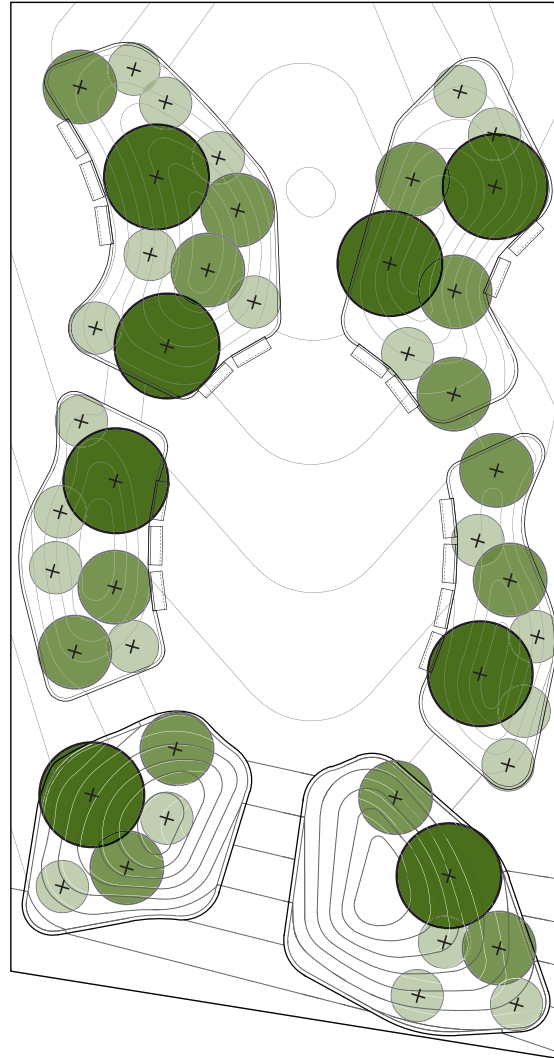

York Quay Centre

Canada Square

Enwave Theatre/
Power Plant

Lake Walk

CANADA SQUARE — A LANDSCAPE MONUMENT ON THE WATERFRONT

York Quay Centre

Enwave Theatre/
Power Plant

Lake Walk

Canada Square

FRAMING A VIEW OF THE LAKE

Tree Massing Concept

Toronto Harbour

METASEQUOIA GROVE

Metasequoia glyptostroboides (Dawn redwood)

- deciduous evergreen
- light canopy
- reddish fall color
- very tolerant of urban stress

TREE SIZES:

- 8 trees @ 20-24' tall
 - 14 trees @ 16-20' tall
 - 22 trees @ 12-16' tall
-
- 44 trees TOTAL**

Leaf and Bark details

VERTICAL GARDEN

TREE SIZES:

-  8 trees @ 20-24' tall
-  14 trees @ 16-20' tall
-  22 trees @ 12-16' tall

44 trees TOTAL

LANDSCAPE ROOM

Canada Square plan

Music Garden, Toronto, ON

- contemplative space on the waterfront
- comfortable scale for passive use
- accommodates a 200-person event

LANDSCAPE ROOM

ONTARIO SQUARE — A PORTAL FOR CANADIAN CULTURE