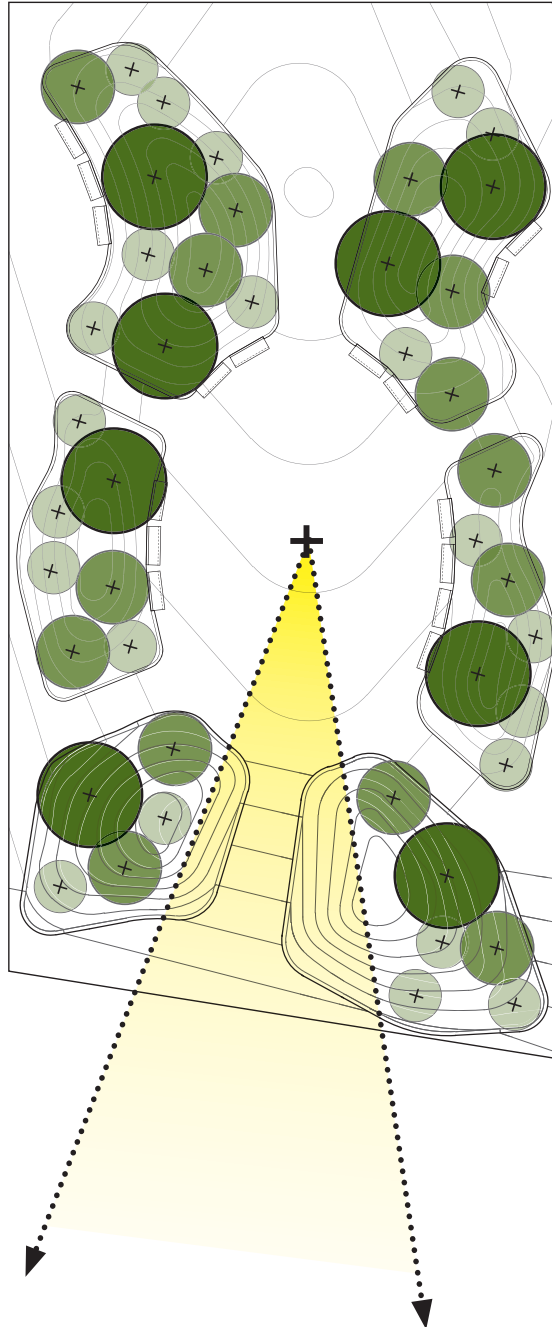

York Quay Centre

Canada Square

Enwave Theatre/
Power Plant

Lake Walk

CANADA SQUARE — A LANDSCAPE MONUMENT ON THE WATERFRONT

York Quay Centre

Enwave Theatre/
Power Plant

Lake Walk

Canada Square

FRAMING A VIEW OF THE LAKE

Tree Massing Concept

Toronto Harbour

METASEQUOIA GROVE

Metasequoia glyptostroboides (Dawn redwood)

- deciduous evergreen
- light canopy
- reddish fall color
- very tolerant of urban stress

TREE SIZES:

- 8 trees @ 20-24' tall
 - 14 trees @ 16-20' tall
 - 22 trees @ 12-16' tall
-
- 44 trees TOTAL**

Leaf and Bark details

VERTICAL GARDEN

TREE SIZES:

-  8 trees @ 20-24' tall
-  14 trees @ 16-20' tall
-  22 trees @ 12-16' tall

ART GARDEN

London Plane Trees

Walkway Connection to the Waterfront

SCHEDULE

CANADA SQUARE

ONTARIO SQUARE

CULTURAL LANDSCAPE