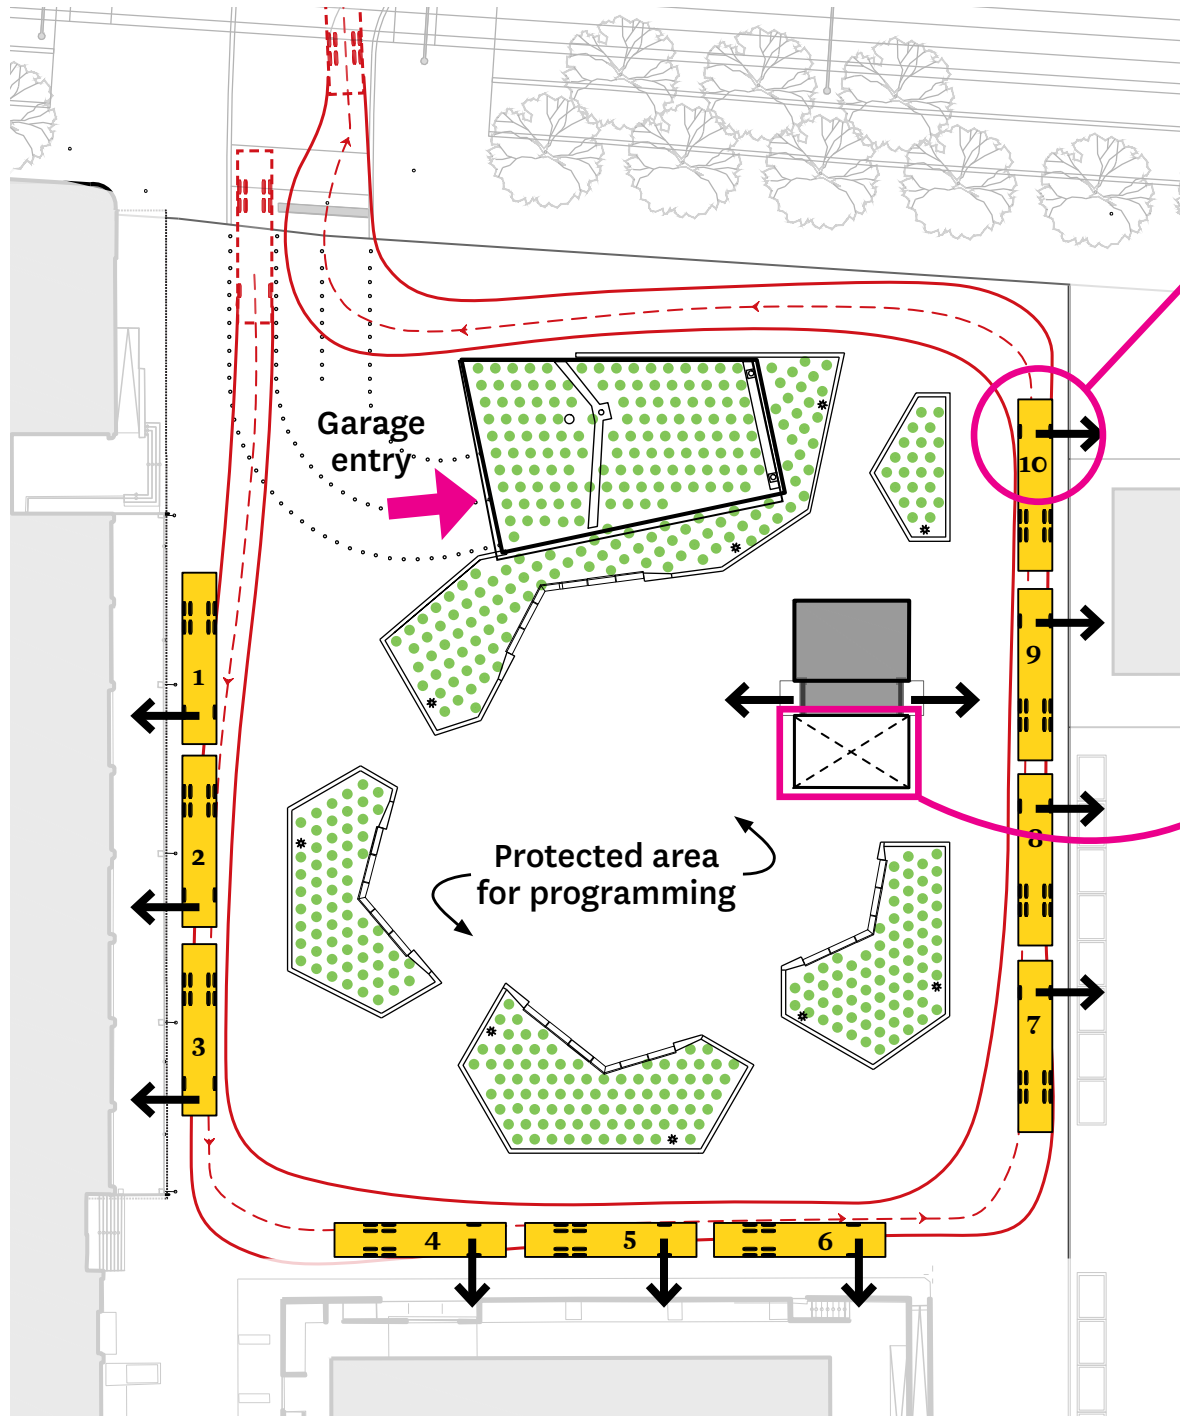

Blue Grama

White Wood Aster

ONTARIO BOREAL FOREST

CIRCULATION AND SAFETY

Twice a day the site accommodates loading and unloading 10 school buses for approximately 20 minutes

The aperture serves as intuitive wayfinding to the elevator connection to the plaza