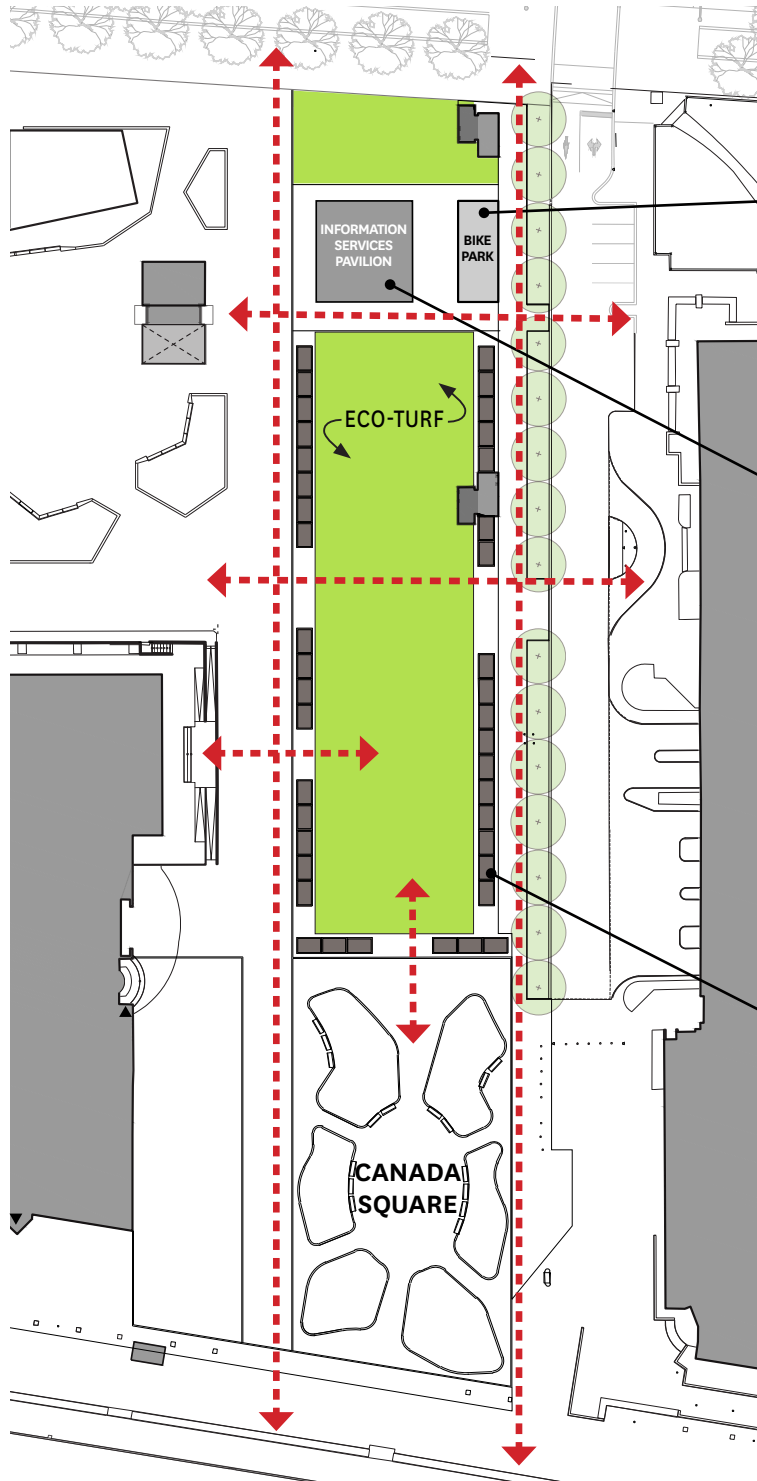

Toronto Harbour ice floes

LANDSCAPE ROOM

A SETTING FOR HFC PROGRAMMING

JAMIE CARPENTER'S "LIGHT CASCADE"

JAMIE CARPENTER'S "LIGHT CASCADE"

Screen printed mylar laminated in glass

CULTURAL LANDSCAPE — TEMPORARY CULTURAL PROGRAMMING

Cultural Landscape

York Quay Centre

Enwave Theatre/
Power Plant

Lake Walk

SETTING THE STAGE FOR THE CULTURAL VILLAGE

Bike Park

Information Services Pavilion

Temporary planters form the edges of the Cultural Landscape

SEASONAL TENT PROGRAM

CULTURAL LANDSCAPE FEATURES

ART GARDENS

SUMAC HEDGEROW

ECO-TURF

POLE LIGHTS

Event Tent (beyond)

Garage Vents and Stairs (beyond)