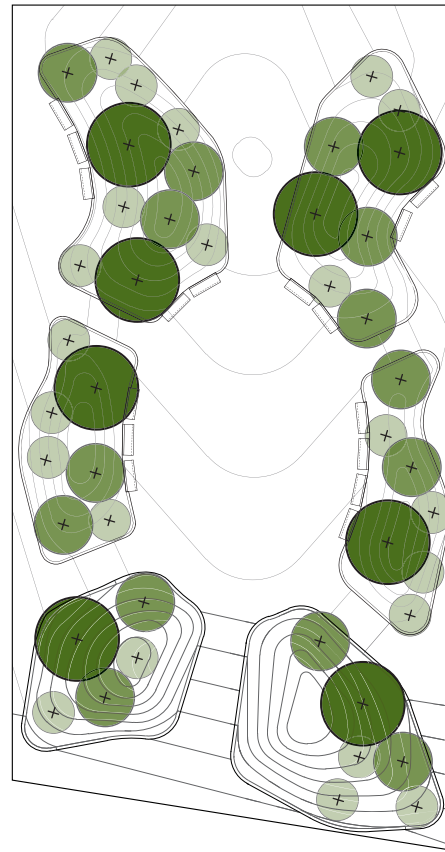

Canada Square

FRAMING A VIEW OF THE LAKE

Tree Massing Concept

Toronto Harbour

METASEQUOIA GROVE

Metasequoia glyptostroboides (Dawn redwood)

- deciduous evergreen
- light canopy
- reddish fall color
- very tolerant of urban stress

TREE SIZES:

- 8 trees @ 20-24' tall
 - 14 trees @ 16-20' tall
 - 22 trees @ 12-16' tall
-
- 44 trees TOTAL**

Leaf and Bark details

VERTICAL GARDEN

TREE SIZES:

-  8 trees @ 20-24' tall
-  14 trees @ 16-20' tall
-  22 trees @ 12-16' tall

44 trees TOTAL

LANDSCAPE ROOM

Canada Square plan

Music Garden, Toronto, ON

- contemplative space on the waterfront
- comfortable scale for passive use
- accommodates a 200-person event

LANDSCAPE ROOM

ONTARIO SQUARE — A PORTAL FOR CANADIAN CULTURE

Ontario Square

York Quay Centre

Enwave Theatre/
Power Plant

Lake Walk

A HELD SPACE ON QUEENS QUAY BOULEVARD

A HELD SPACE ON QUEENS QUAY BOULEVARD

ONTARIO BOREAL FOREST

Ontario Square is planted extensively with Quaking Aspen — one of the species that reveals itself in great stands within the 50 million hectares of boreal forest in Ontario