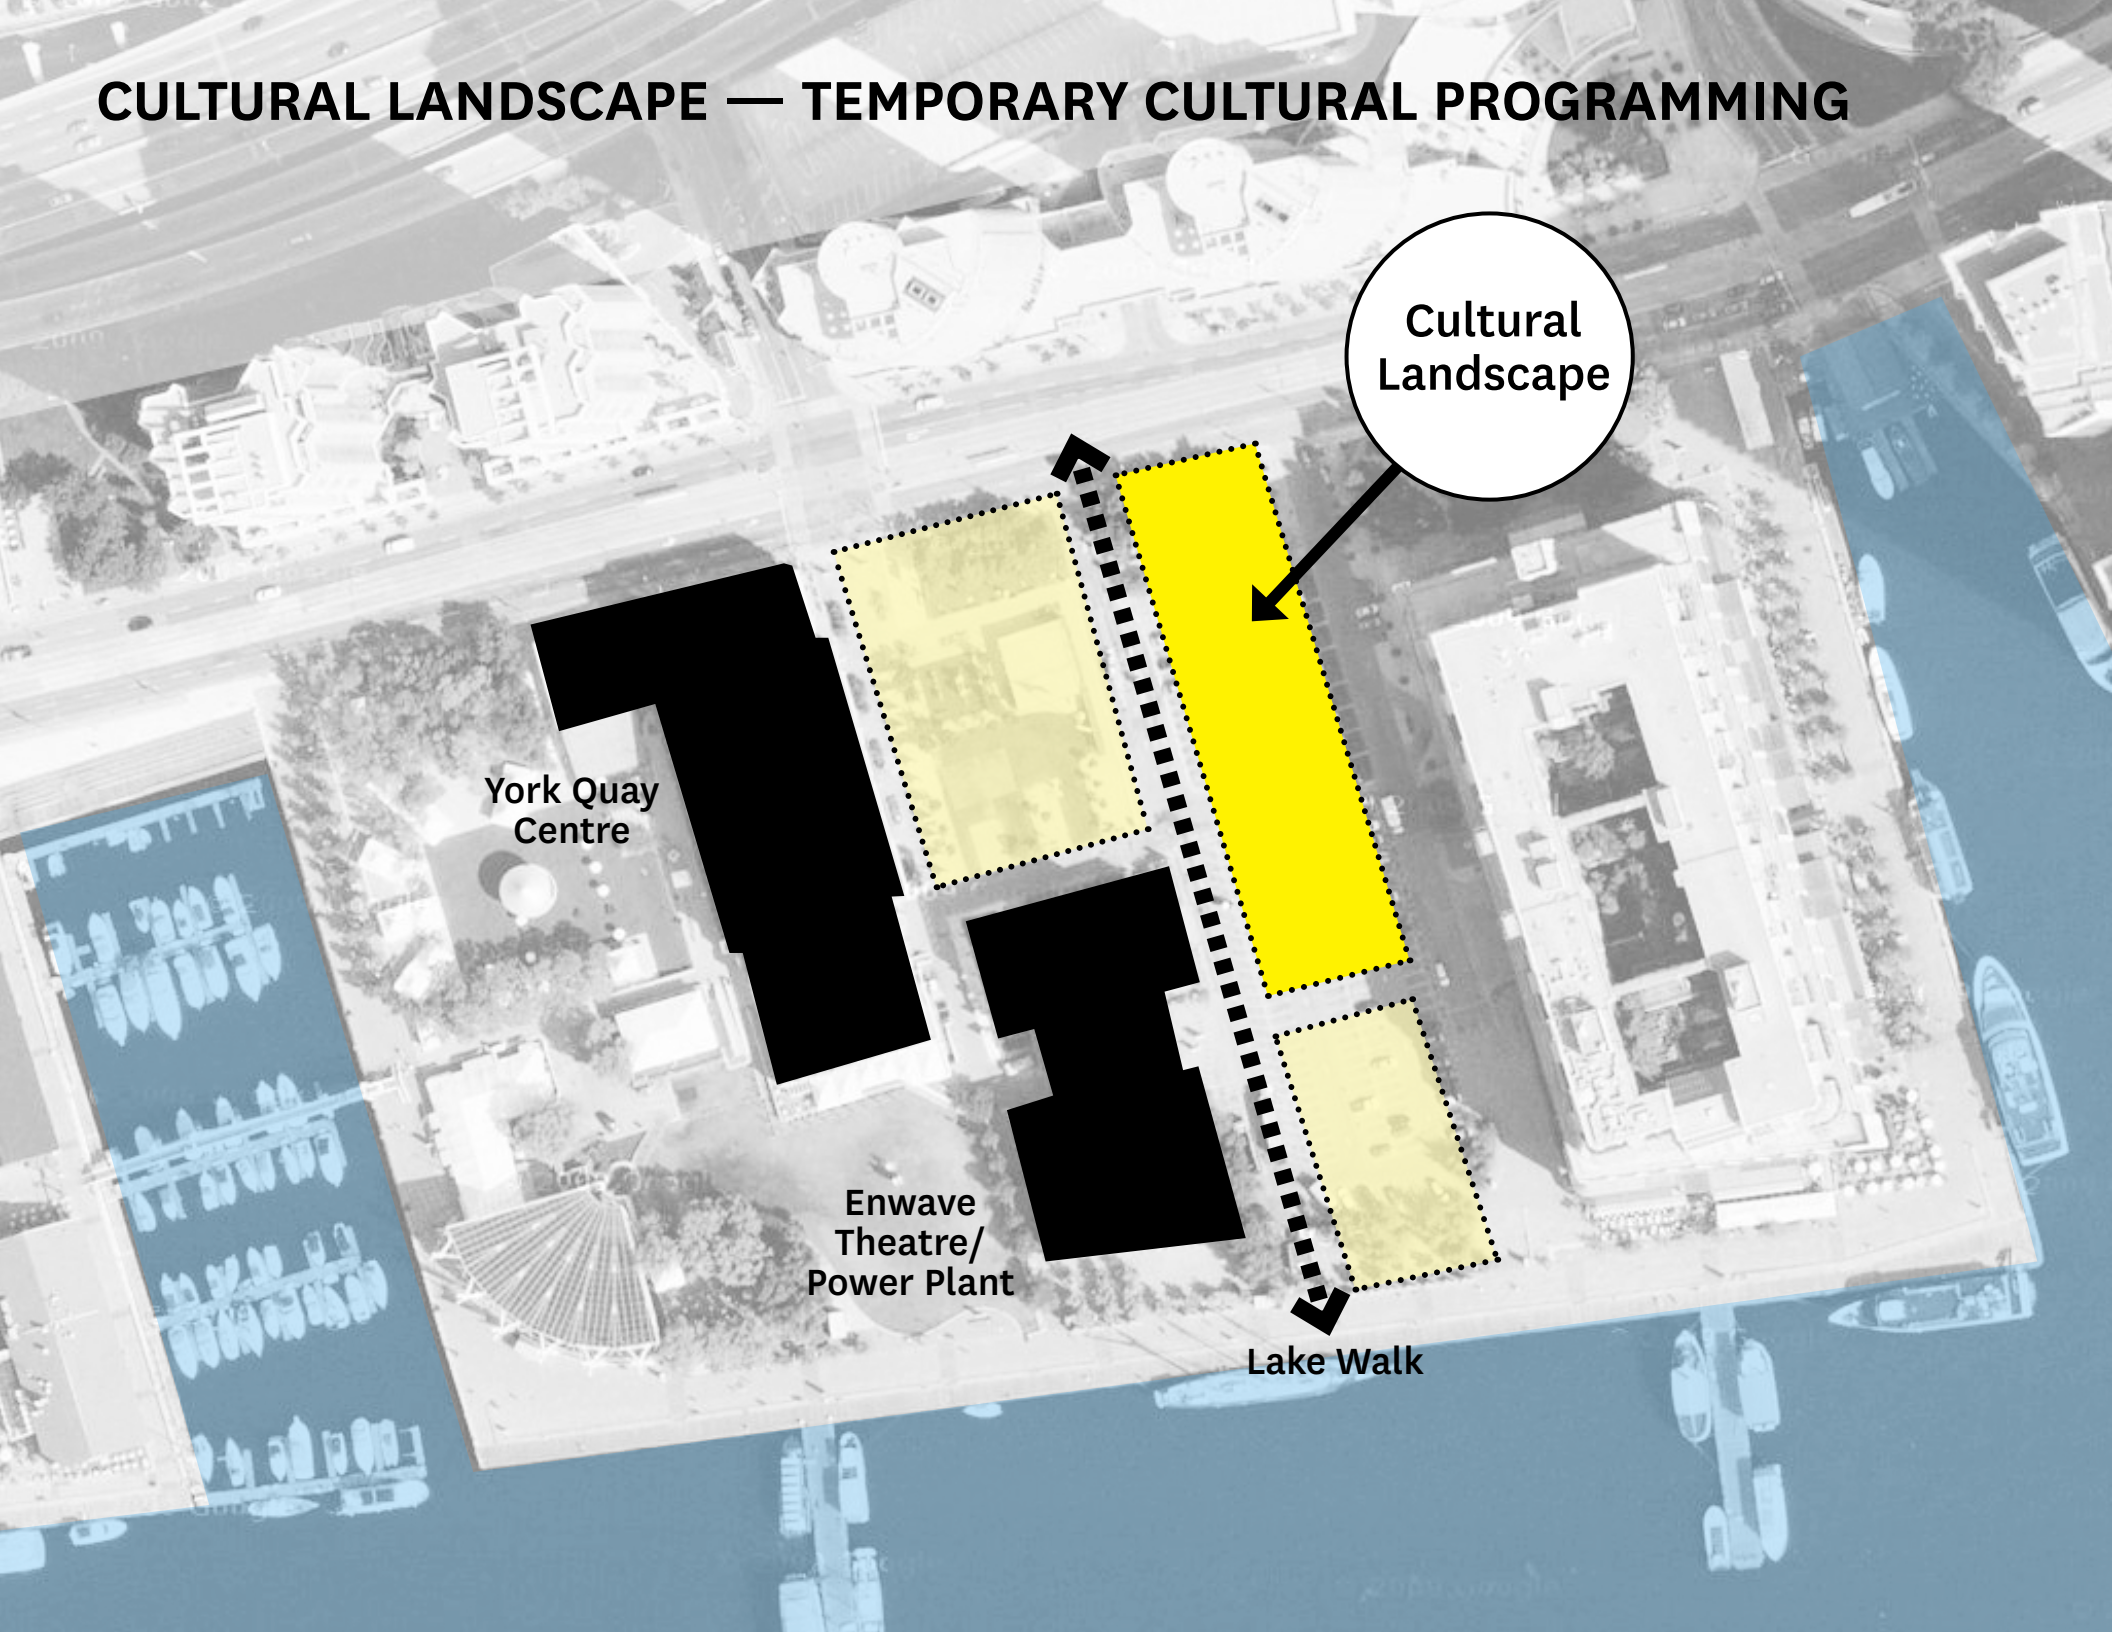

Toronto Harbour ice floes

LANDSCAPE ROOM

A SETTING FOR HFC PROGRAMMING

JAMIE CARPENTER'S "LIGHT CASCADE"

JAMIE CARPENTER'S "LIGHT CASCADE"

Screen printed mylar laminated in glass

CULTURAL LANDSCAPE — TEMPORARY CULTURAL PROGRAMMING

Cultural Landscape

York Quay Centre

Enwave Theatre/
Power Plant

Lake Walk

SETTING THE STAGE FOR THE CULTURAL VILLAGE

Bike Park

Information Services Pavilion

Temporary planters form the edges of the Cultural Landscape

SEASONAL TENT PROGRAM

CULTURAL LANDSCAPE FEATURES

ART GARDENS

SUMAC HEDGEROW

ECO-TURF

POLE LIGHTS

Event Tent (beyond)

Garage Vents and Stairs (beyond)

ART GARDEN

London Plane Trees

Walkway Connection to the Waterfront

SCHEDULE

CANADA SQUARE

ONTARIO SQUARE

CULTURAL LANDSCAPE