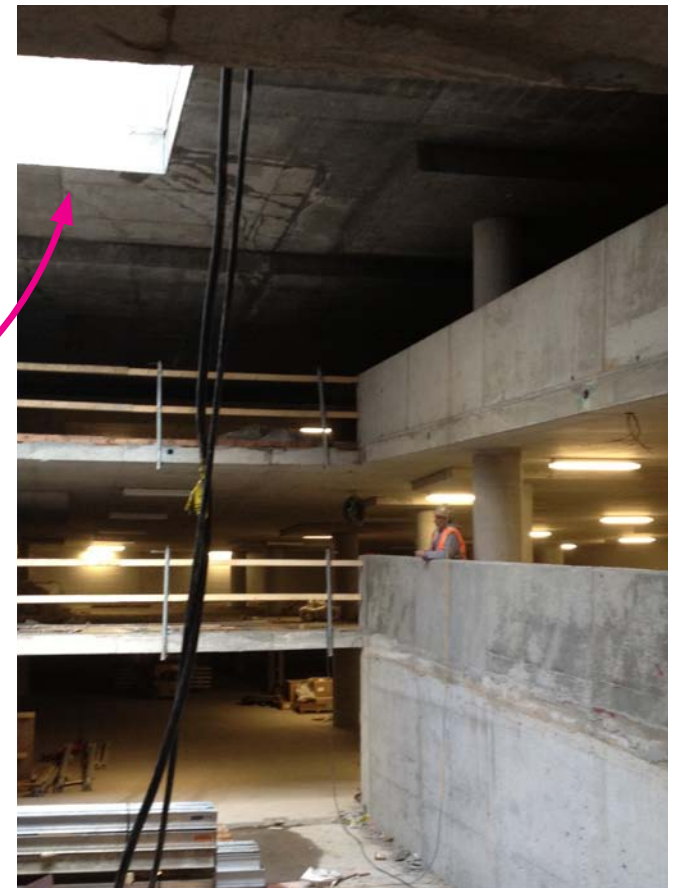

Blue Grama

White Wood Aster

ONTARIO BOREAL FOREST

CIRCULATION AND SAFETY

Twice a day the site accommodates loading and unloading 10 school buses for approximately 20 minutes

The aperture serves as intuitive wayfinding to the elevator connection to the plaza