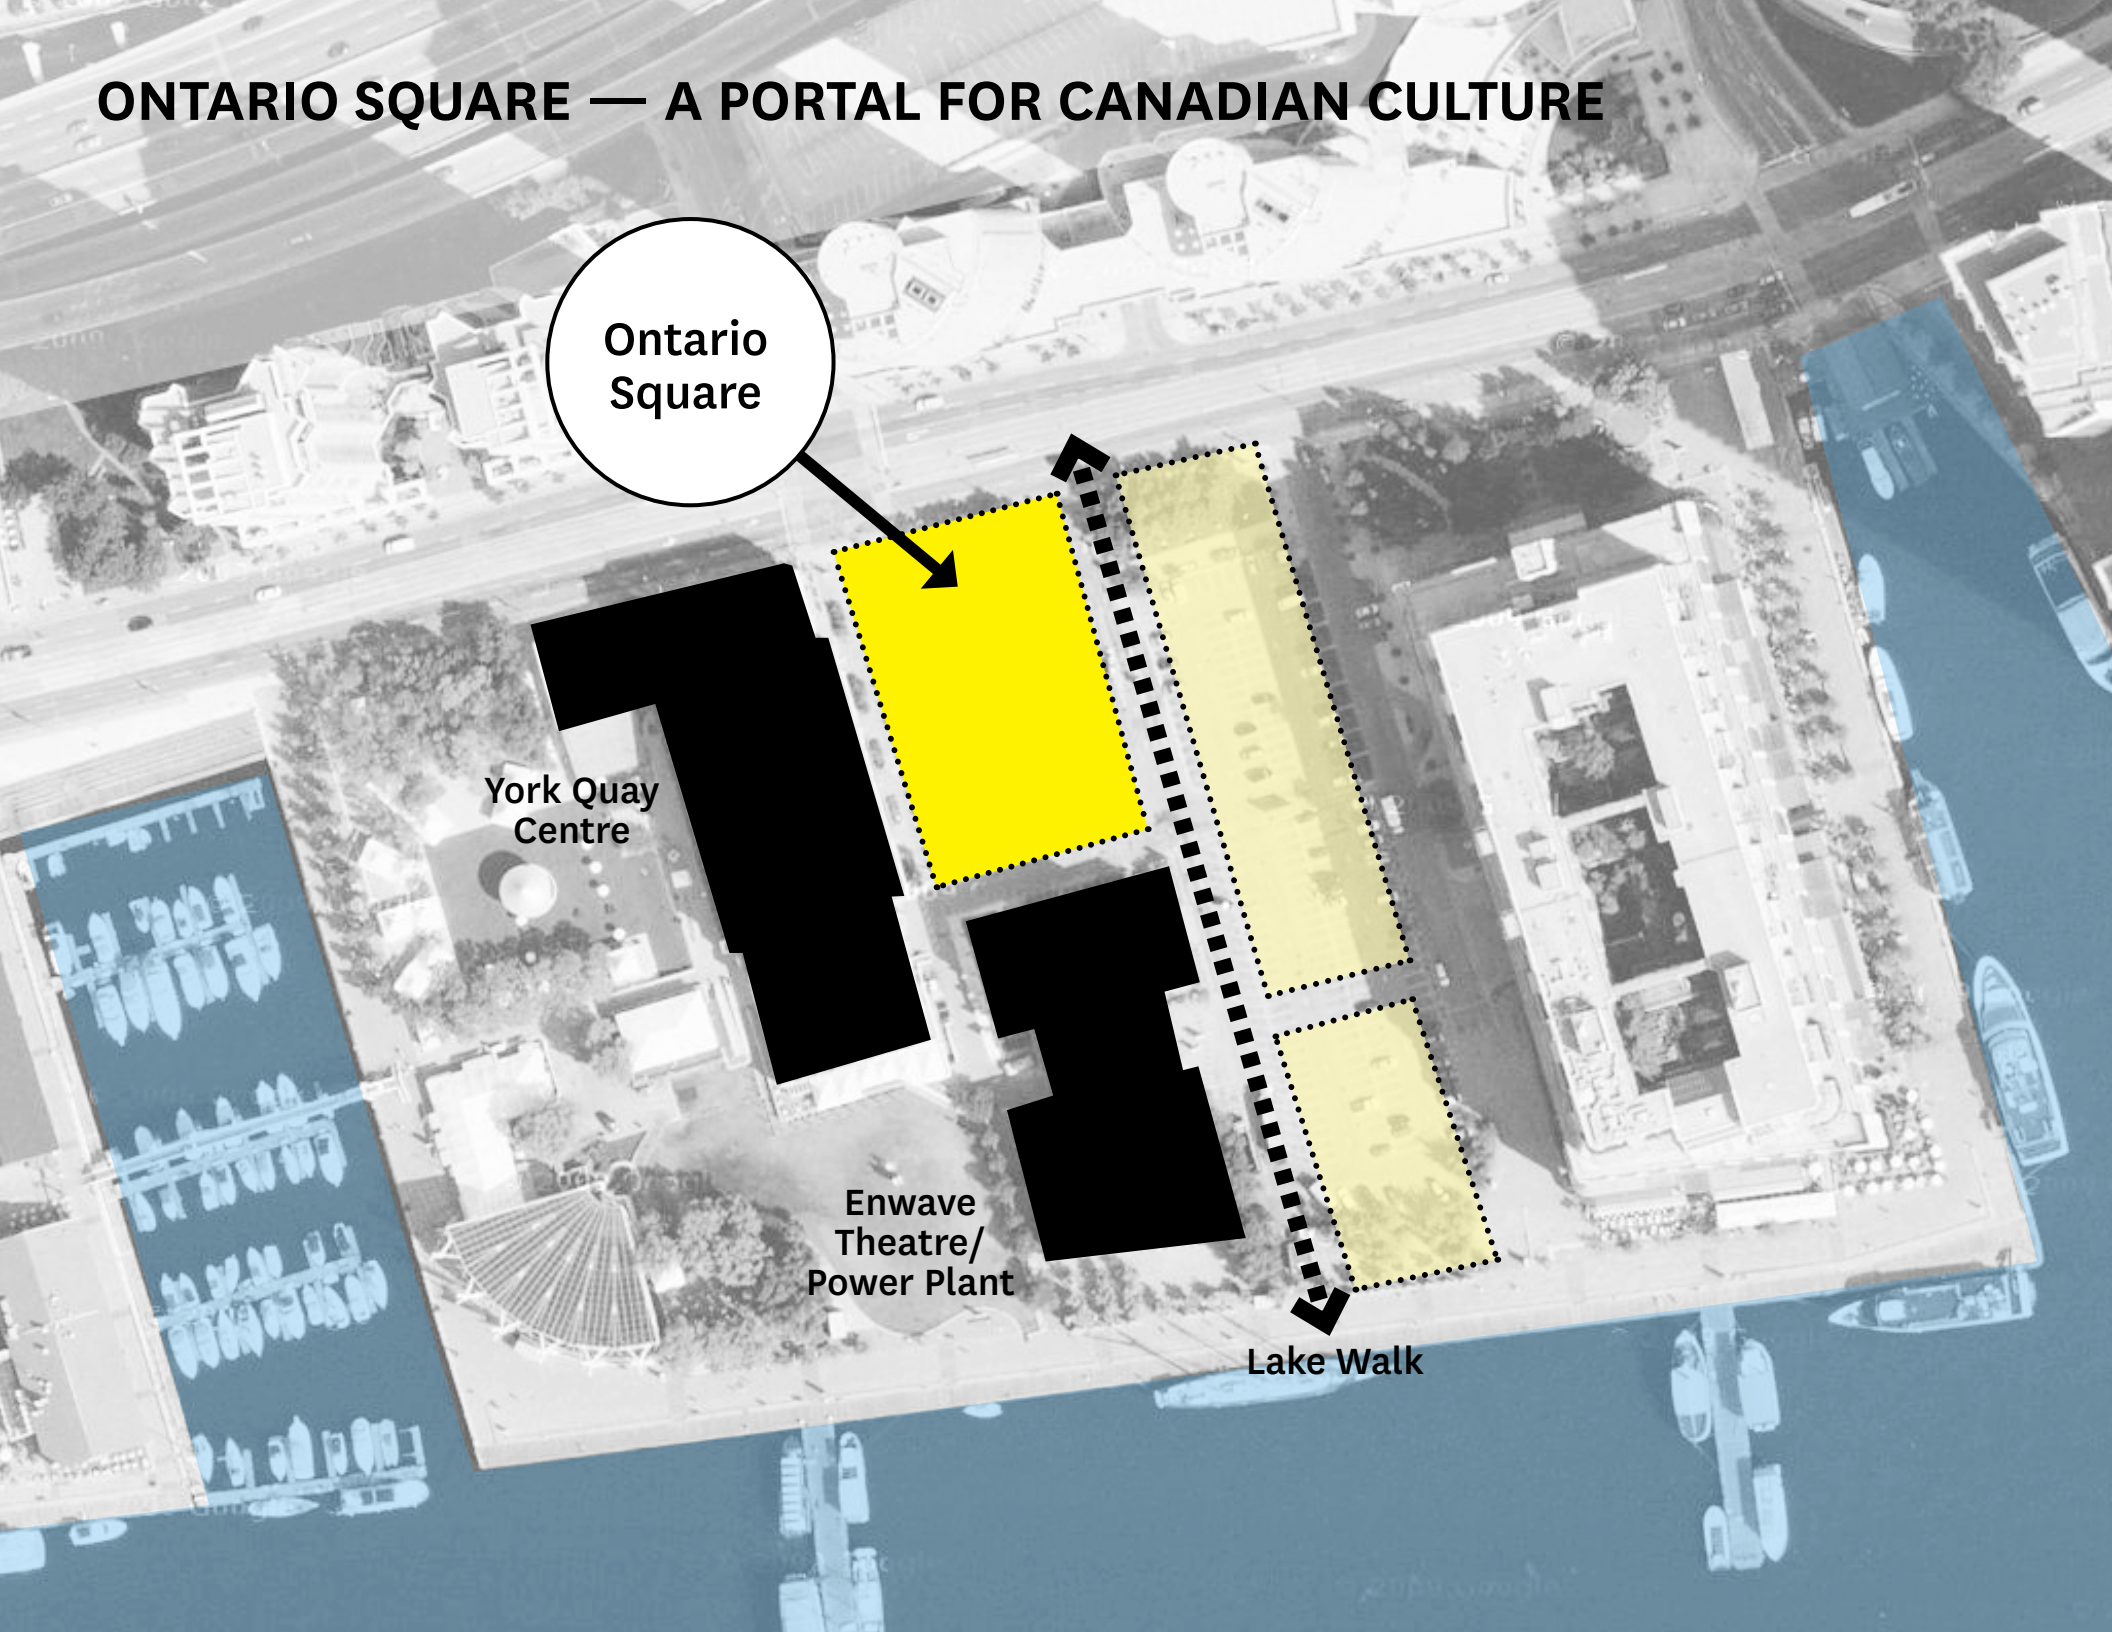

York Quay Centre

Canada Square

Enwave Theatre/
Power Plant

Lake Walk

CANADA SQUARE — A LANDSCAPE MONUMENT ON THE WATERFRONT

York Quay Centre

Enwave Theatre/
Power Plant

Lake Walk

44 trees TOTAL

LANDSCAPE ROOM

Canada Square plan

Music Garden, Toronto, ON

- contemplative space on the waterfront
- comfortable scale for passive use
- accommodates a 200-person event

LANDSCAPE ROOM

ONTARIO SQUARE — A PORTAL FOR CANADIAN CULTURE

Ontario Square

York Quay Centre

Enwave Theatre/
Power Plant

Lake Walk

A HELD SPACE ON QUEENS QUAY BOULEVARD

A HELD SPACE ON QUEENS QUAY BOULEVARD

ONTARIO BOREAL FOREST

Ontario Square is planted extensively with Quaking Aspen — one of the species that reveals itself in great stands within the 50 million hectares of boreal forest in Ontario