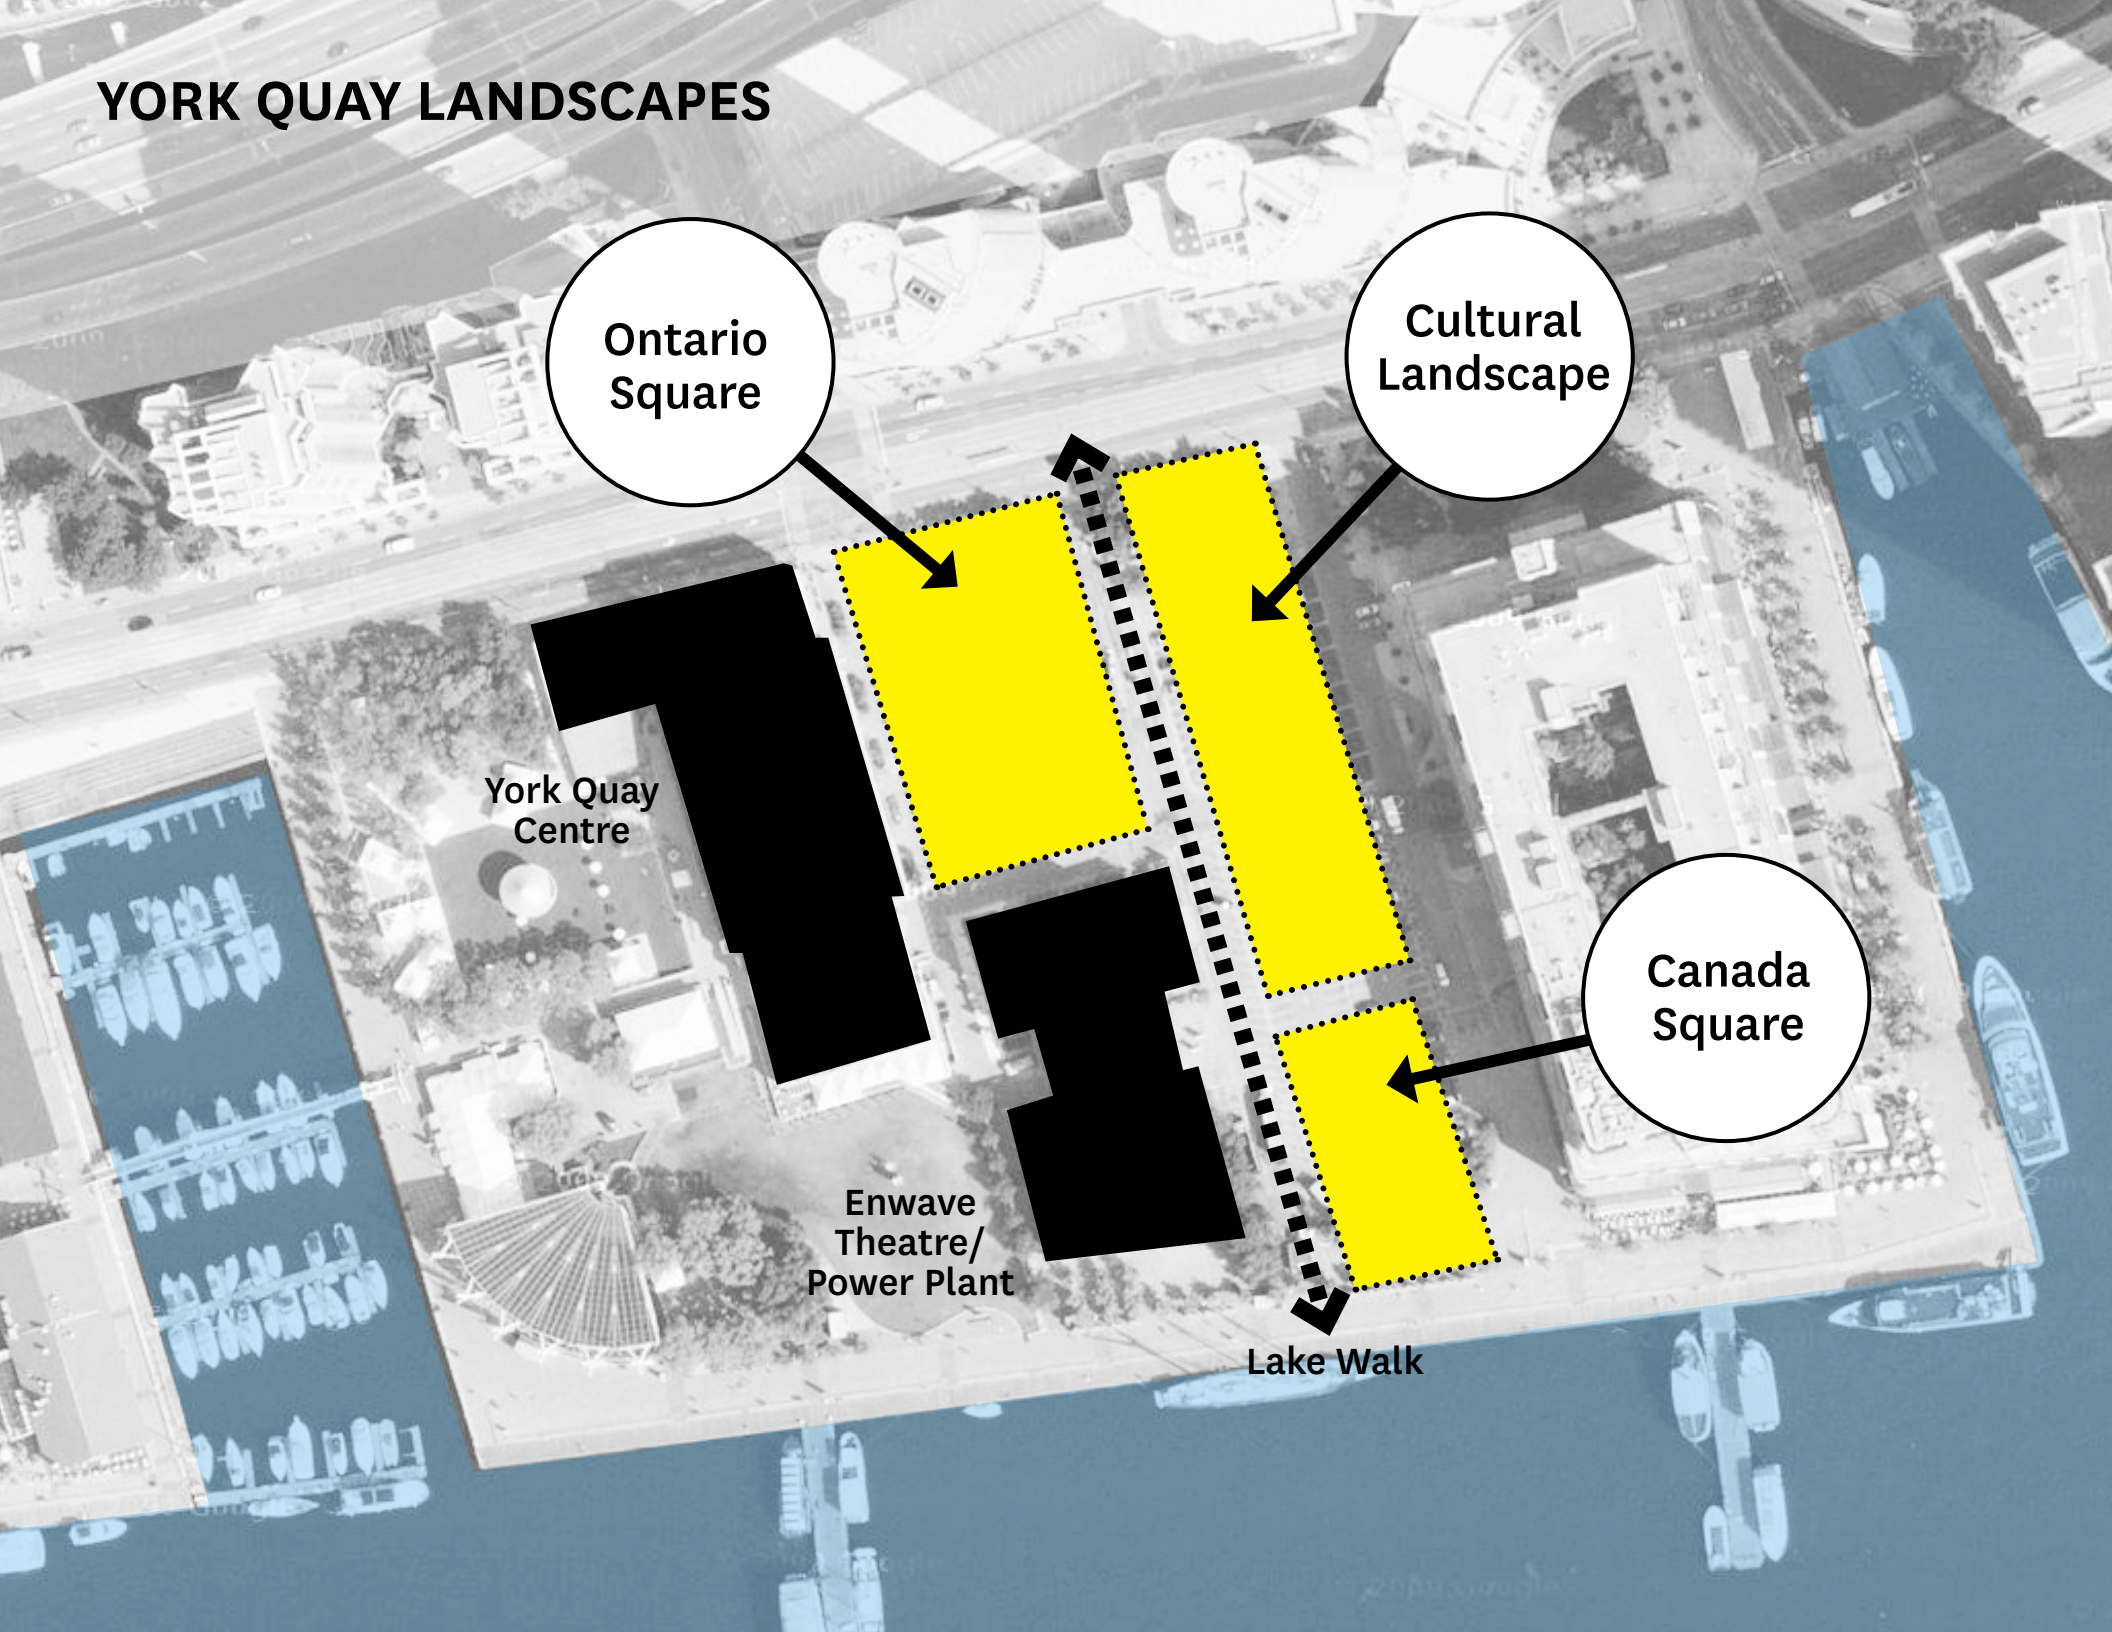

York Quay Centre

Canada Square

Enwave Theatre/
Power Plant

Lake Walk

CANADA SQUARE — A LANDSCAPE MONUMENT ON THE WATERFRONT

York Quay Centre

Enwave Theatre/
Power Plant

Lake Walk

Canada Square

FRAMING A VIEW OF THE LAKE

Tree Massing Concept

Toronto Harbour

METASEQUOIA GROVE

Metasequoia glyptostroboides (Dawn redwood)

- deciduous evergreen
- light canopy
- reddish fall color
- very tolerant of urban stress

Ontario Square

York Quay Centre

Enwave Theatre/
Power Plant

Lake Walk

A HELD SPACE ON QUEENS QUAY BOULEVARD

A HELD SPACE ON QUEENS QUAY BOULEVARD

ONTARIO BOREAL FOREST

Ontario Square is planted extensively with Quaking Aspen — one of the species that reveals itself in great stands within the 50 million hectares of boreal forest in Ontario

ART GARDEN

London Plane Trees

Walkway Connection to the Waterfront

SCHEDULE

CANADA SQUARE

ONTARIO SQUARE

CULTURAL LANDSCAPE