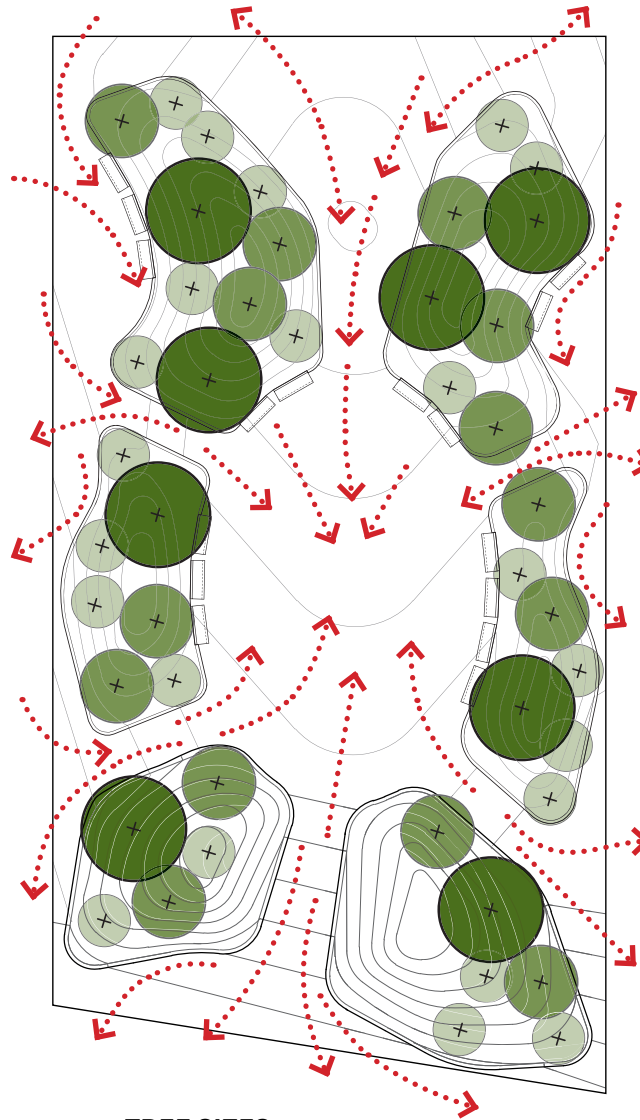

York Quay Centre

Canada Square

Enwave Theatre/
Power Plant

Lake Walk

CANADA SQUARE — A LANDSCAPE MONUMENT ON THE WATERFRONT

York Quay Centre

Enwave Theatre/
Power Plant

Lake Walk

Canada Square

FRAMING A VIEW OF THE LAKE

Tree Massing Concept

Toronto Harbour

METASEQUOIA GROVE

Metasequoia glyptostroboides (Dawn redwood)

- deciduous evergreen
- light canopy
- reddish fall color
- very tolerant of urban stress

TREE SIZES:

- 8 trees @ 20-24' tall
 - 14 trees @ 16-20' tall
 - 22 trees @ 12-16' tall
-
- 44 trees TOTAL**

Leaf and Bark details

VERTICAL GARDEN

TREE SIZES:

-  8 trees @ 20-24' tall
-  14 trees @ 16-20' tall
-  22 trees @ 12-16' tall

ART GARDEN

London Plane Trees

Walkway Connection to the Waterfront

SCHEDULE

CANADA SQUARE

ONTARIO SQUARE

CULTURAL LANDSCAPE