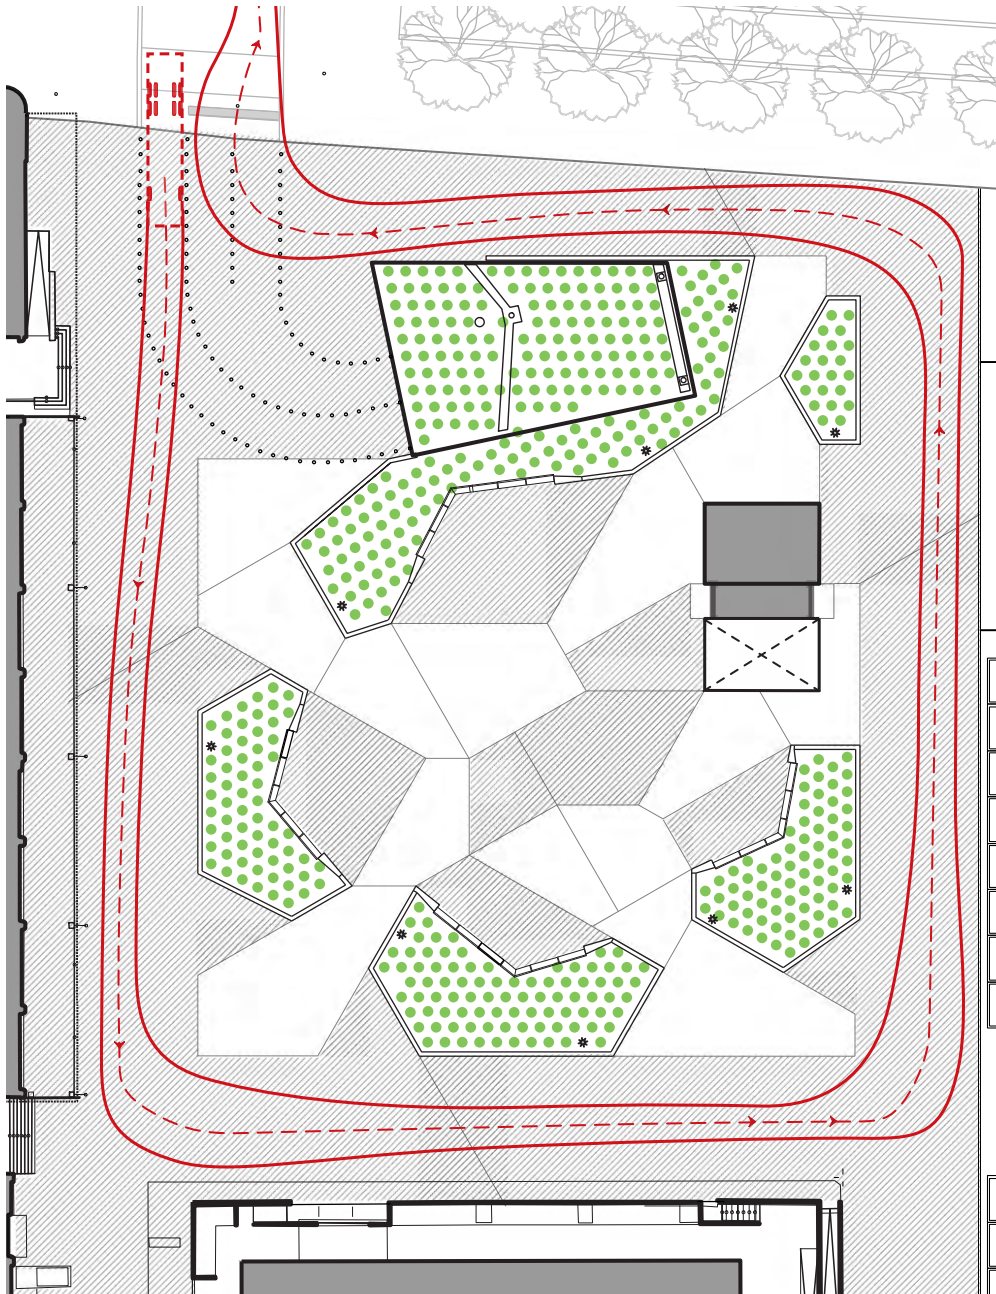

GRAPHIC PAVEMENT AND PEDESTRIAN CUES

DARK paving = Frequent vehicular traffic
LIGHT paving = Pedestrian traffic