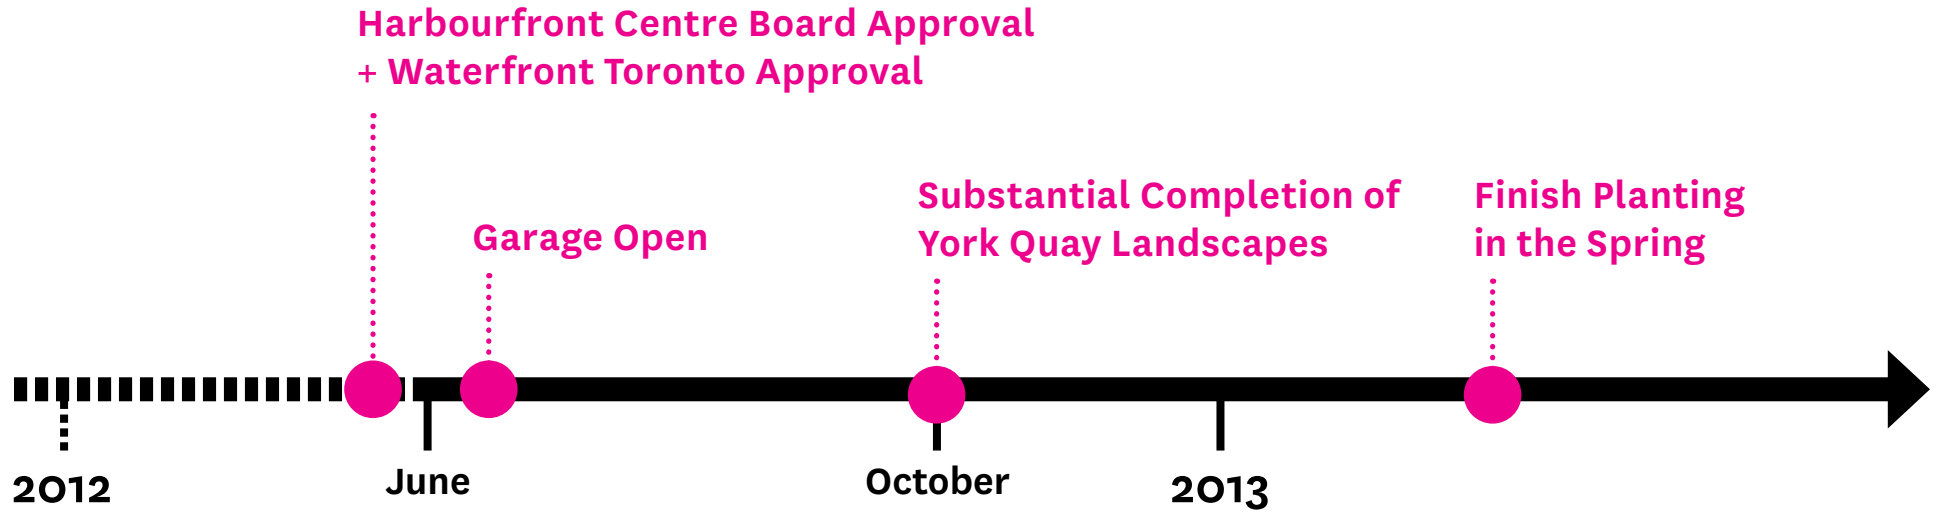

Cultural Landscape

York Quay Centre

Enwave Theatre/
Power Plant

Lake Walk

SETTING THE STAGE FOR THE CULTURAL VILLAGE

Bike Park

Information Services Pavilion

Temporary planters form the edges of the Cultural Landscape

SEASONAL TENT PROGRAM

CULTURAL LANDSCAPE FEATURES

ART GARDENS

SUMAC HEDGEROW

ECO-TURF

POLE LIGHTS

Event Tent (beyond)

Garage Vents and Stairs (beyond)

ART GARDEN

London Plane Trees

Walkway Connection to the Waterfront

SCHEDULE

CANADA SQUARE

ONTARIO SQUARE

CULTURAL LANDSCAPE