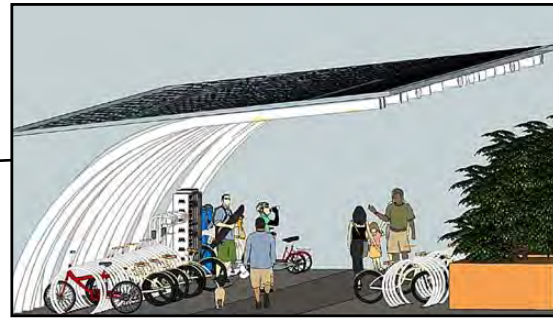

Toronto Harbour ice floes

LANDSCAPE ROOM

A SETTING FOR HFC PROGRAMMING

JAMIE CARPENTER'S "LIGHT CASCADE"

JAMIE CARPENTER'S "LIGHT CASCADE"

Screen printed mylar laminated in glass

CULTURAL LANDSCAPE — TEMPORARY CULTURAL PROGRAMMING

Cultural Landscape

York Quay Centre

Enwave Theatre/
Power Plant

Lake Walk

SETTING THE STAGE FOR THE CULTURAL VILLAGE

Bike Park

Information Services Pavilion

Temporary planters form the edges of the Cultural Landscape