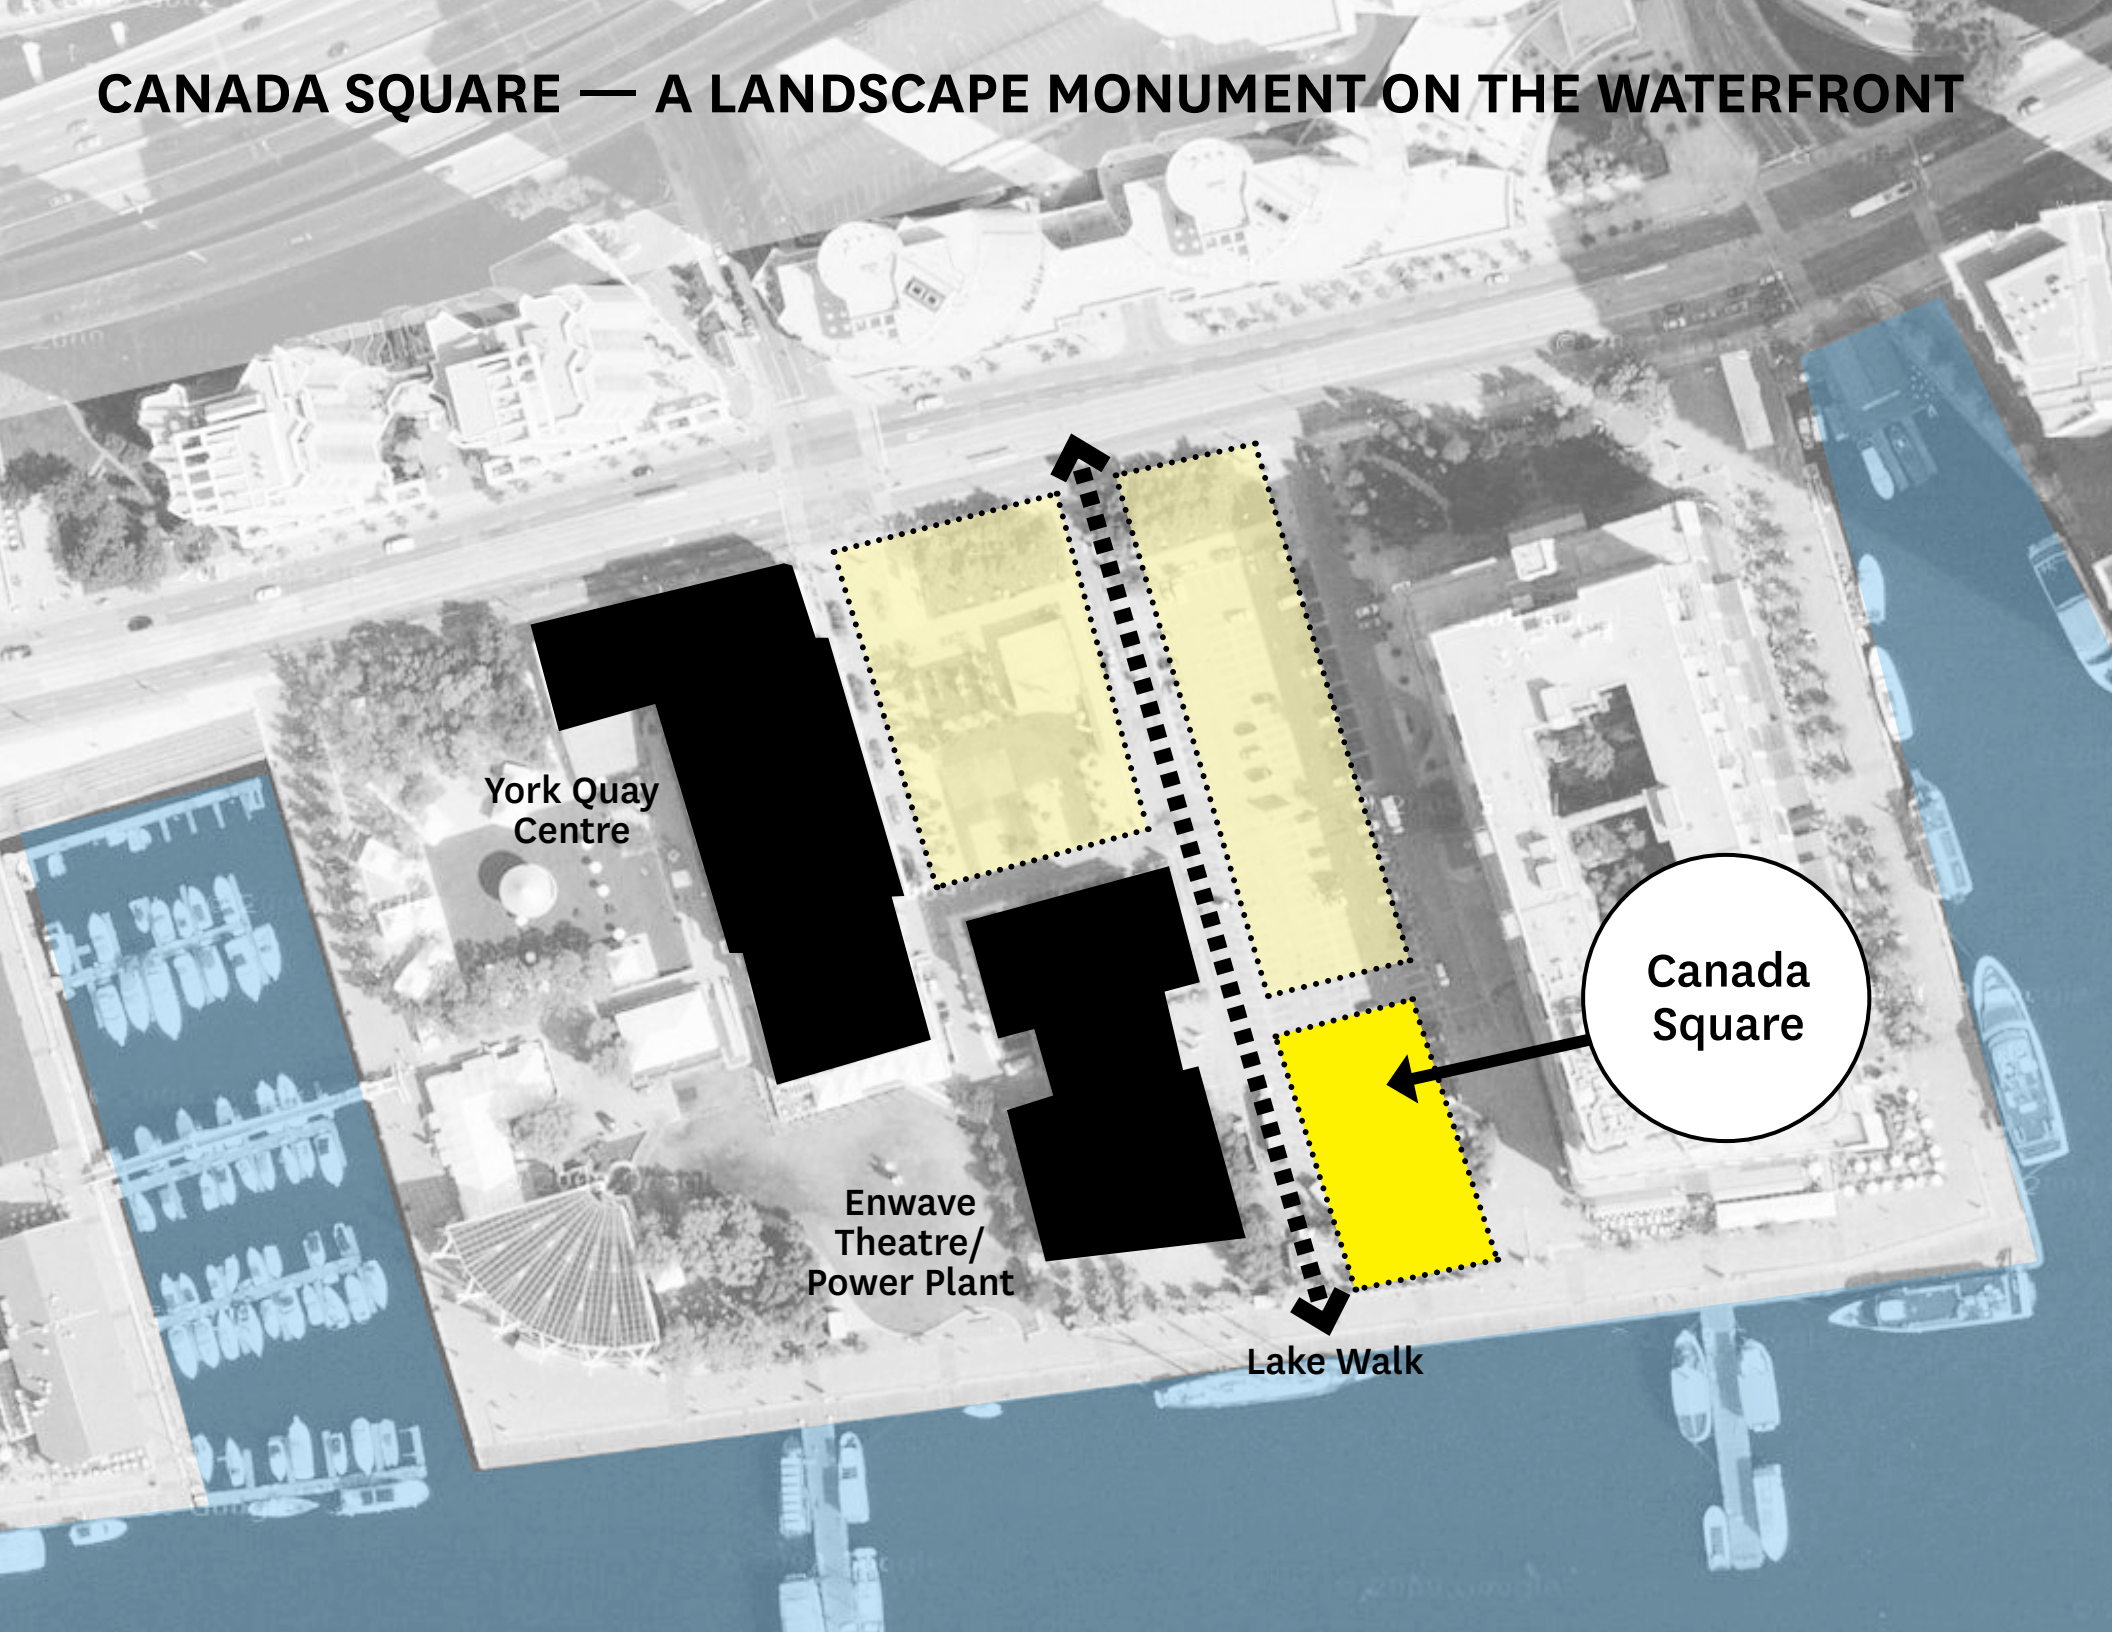

York Quay Centre

Canada Square

Enwave Theatre/
Power Plant

Lake Walk

CANADA SQUARE — A LANDSCAPE MONUMENT ON THE WATERFRONT

York Quay Centre

Enwave Theatre/
Power Plant

Lake Walk

Canada Square

FRAMING A VIEW OF THE LAKE

Tree Massing Concept

Toronto Harbour

METASEQUOIA GROVE

Metasequoia glyptostroboides (Dawn redwood)

- deciduous evergreen
- light canopy
- reddish fall color
- very tolerant of urban stress

Ontario Square

York Quay Centre

Enwave Theatre/
Power Plant

Lake Walk

A HELD SPACE ON QUEENS QUAY BOULEVARD

A HELD SPACE ON QUEENS QUAY BOULEVARD

ONTARIO BOREAL FOREST

Ontario Square is planted extensively with Quaking Aspen — one of the species that reveals itself in great stands within the 50 million hectares of boreal forest in Ontario

ART GARDEN

London Plane Trees

Walkway Connection to the Waterfront

SCHEDULE

CANADA SQUARE

ONTARIO SQUARE

CULTURAL LANDSCAPE