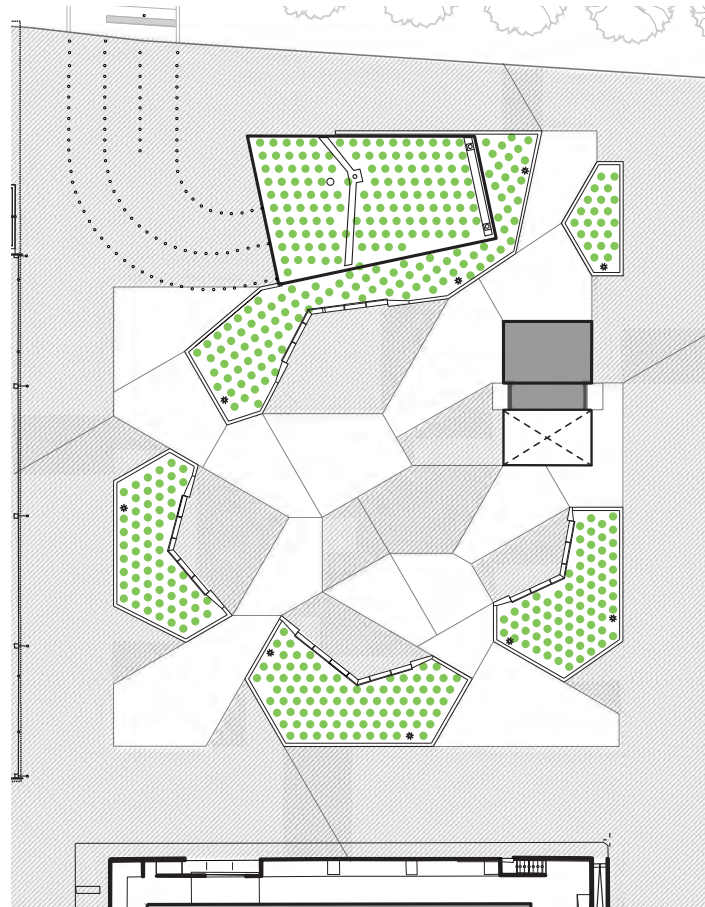

Ontario Square: 532 trees