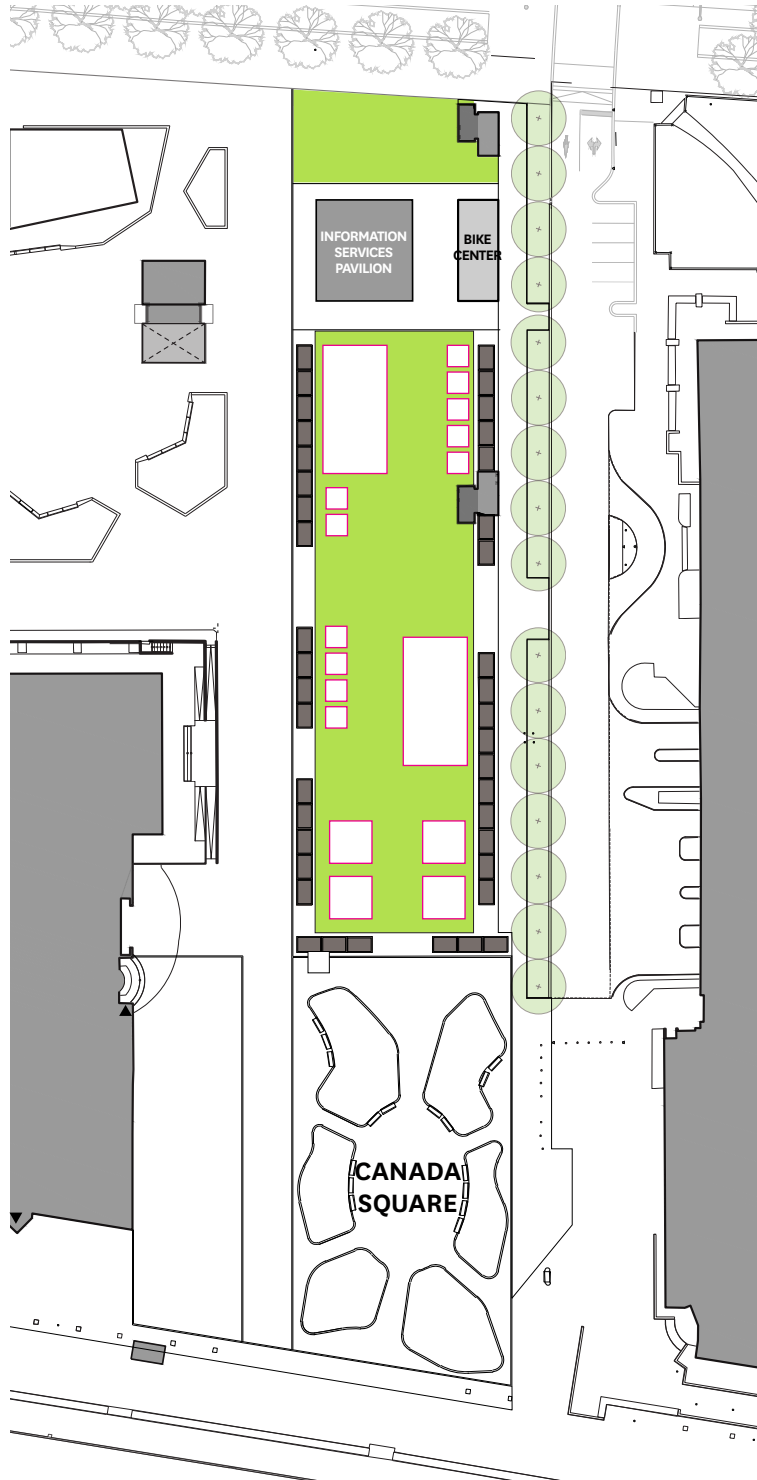

Cultural Landscape

York Quay Centre

Enwave Theatre/
Power Plant

Lake Walk

SETTING THE STAGE FOR THE CULTURAL VILLAGE

Bike Park

Information Services Pavilion

Temporary planters form the edges of the Cultural Landscape

SEASONAL TENT PROGRAM

CULTURAL LANDSCAPE FEATURES

ART GARDENS

SUMAC HEDGEROW

ECO-TURF

POLE LIGHTS

Event Tent (beyond)

Garage Vents and Stairs (beyond)

ART GARDEN

London Plane Trees

Walkway Connection to the Waterfront

SCHEDULE

CANADA SQUARE

ONTARIO SQUARE

CULTURAL LANDSCAPE